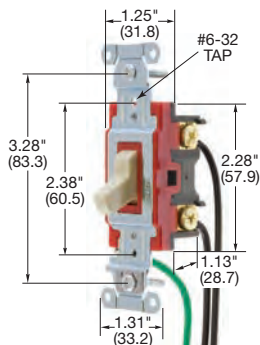

1201BK

Hubbell-PRO Heavy Duty Industrial Series, 15A, 120-277V AC

Description	Toggle Color	Single Pole	Double Pole	Three Way	Four Way
Toggle, back and side wired.	Almond	1201AL	—	1203AL	—
	Black	1201BK	—	1203BK	—
	Brown	1201B	—	1203B	—
	Gray	1201GY	—	1203GY	—
	Ivory	1201I	—	1203I	—
	Light Almond	1201LA	—	1203LA	—
	White	1201W	—	1203W	—

1221I

Hubbell-PRO Heavy Duty Industrial Series, 20A, 120-277V AC

Description	Toggle Color	Single Pole	Double Pole	Three Way	Four Way
Toggle, back and side wired.	Almond	1221AL	1222AL	1223AL	1224AL
	Black	1221BK	1222BK	1223BK	1224BK
	Brown	1221B	1222B	1223B	1224B
	Gray	1221GY	1222GY	1223GY	1224GY
	Ivory	1221I	1222I	1223I	1224I
	Light Almond	1221LA	1222LA	1223LA	1224LA
	Red	1221R	1222R	1223R	1224R
	White	1221W	1222W	1223W	1224W

1221PWI

Hubbell-PRO Pre-Wired/Leaded Heavy Duty Industrial Series 20A, 120-277V AC - 8" #12 AWG THHN

Description	Toggle Color	Single Pole	Double Pole	Three Way	Four Way
Toggle, Pre-wired leads.	Almond	1221PWAL	1222PWAL	1223PWAL	1224PWAL
	Black	1221PWBK	1222PWBK	1223PWBK	1224PWBK
	Brown	1221PWB	1222PWB	1223PWB	1224PWB
	Gray	1221PWGY	1222PWGY	1223PWGY	1224PWGY
	Ivory	1221PWI	1222PWI	1223PWI	1224PWI
	Light Almond	1221PWLA	1222PWLA	1223PWLA	1224PWLA
	Red	1221PWR	1222PWR	1223PWR	1224PWR
	White	1221PWW	1222PWW	1223PWW	1224PWW

HBL1221IHCS

Hubbell-PRO Hospital Call Switch, with Lanyard 20A, 120-277V AC

Description	Toggle Color	Single Pole	Double Pole	Three Way	Four Way
Toggle, back and side wired.	Gray	HBL1221GHCS	—	—	—
	Ivory	HBL1221IHCS	—	—	—
	White	HBL1221WHCS	—	—	—