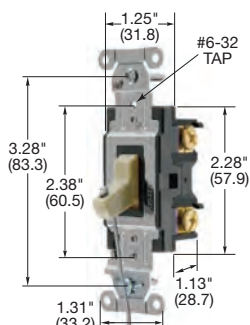

1221I

Hubbell-PRO Heavy Duty Industrial Series, 20A, 120-277V AC

Description	Toggle Color	Single Pole	Double Pole	Three Way	Four Way
Toggle, back and side wired.	Almond	1221AL	1222AL	1223AL	1224AL
	Black	1221BK	1222BK	1223BK	1224BK
	Brown	1221B	1222B	1223B	1224B
	Gray	1221GY	1222GY	1223GY	1224GY
	Ivory	1221I	1222I	1223I	1224I
	Light Almond	1221LA	1222LA	1223LA	1224LA
	Red	1221R	1222R	1223R	1224R
	White	1221W	1222W	1223W	1224W

1221PWI

Hubbell-PRO Pre-Wired/Leaded Heavy Duty Industrial Series 20A, 120-277V AC - 8" #12 AWG THHN

Description	Toggle Color	Single Pole	Double Pole	Three Way	Four Way
Toggle, Pre-wired leads.	Almond	1221PWAL	1222PWAL	1223PWAL	1224PWAL
	Black	1221PWBK	1222PWBK	1223PWBK	1224PWBK
	Brown	1221PWB	1222PWB	1223PWB	1224PWB
	Gray	1221PWGY	1222PWGY	1223PWGY	1224PWGY
	Ivory	1221PWI	1222PWI	1223PWI	1224PWI
	Light Almond	1221PWLA	1222PWLA	1223PWLA	1224PWLA
	Red	1221PWR	1222PWR	1223PWR	1224PWR
	White	1221PWW	1222PWW	1223PWW	1224PWW

HBL1221IHCS

Hubbell-PRO Hospital Call Switch, with Lanyard 20A, 120-277V AC

Description	Toggle Color	Single Pole	Double Pole	Three Way	Four Way
Toggle, back and side wired.	Gray	HBL1221GHCS	—	—	—
	Ivory	HBL1221IHCS	—	—	—
	White	HBL1221WHCS	—	—	—

Note: See page D-13 for accessories.
See page D-15 for wallplates.
See page D-20 for technical information.

Dimensions in Inches (mm)

HP Conversion Chart

	120V	208V	240V	277V AC
15A	.5HP	1.5HP	2HP	2HP
20A	1HP	2HP	2HP	2HP