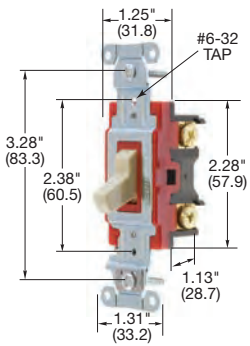

1201BK

Hubbell-PRO Heavy Duty Industrial Series, 15A, 120-277V AC

Description	Toggle Color	Single Pole	Double Pole	Three Way	Four Way
Toggle, back and side wired.	Almond	1201AL	—	1203AL	—
	Black	1201BK	—	1203BK	—
	Brown	1201B	—	1203B	—
	Gray	1201GY	—	1203GY	—
	Ivory	1201I	—	1203I	—
	Light Almond	1201LA	—	1203LA	—
	White	1201W	—	1203W	—

1221I

Hubbell-PRO Heavy Duty Industrial Series, 20A, 120-277V AC

Description	Toggle Color	Single Pole	Double Pole	Three Way	Four Way
Toggle, back and side wired.	Almond	1221AL	1222AL	1223AL	1224AL
	Black	1221BK	1222BK	1223BK	1224BK
	Brown	1221B	1222B	1223B	1224B
	Gray	1221GY	1222GY	1223GY	1224GY
	Ivory	1221I	1222I	1223I	1224I
	Light Almond	1221LA	1222LA	1223LA	1224LA
	Red	1221R	1222R	1223R	1224R
	White	1221W	1222W	1223W	1224W

1221PWI

Hubbell-PRO Pre-Wired/Leaded Heavy Duty Industrial Series 20A, 120-277V AC - 8" #12 AWG THHN

Description	Toggle Color	Single Pole	Double Pole	Three Way	Four Way
Toggle, Pre-wired leads.	Almond	1221PWAL	1222PWAL	1223PWAL	1224PWAL
	Black	1221PWBK	1222PWBK	1223PWBK	1224PWBK
	Brown	1221PWB	1222PWB	1223PWB	1224PWB
	Gray	1221PWGY	1222PWGY	1223PWGY	1224PWGY
	Ivory	1221PWI	1222PWI	1223PWI	1224PWI
	Light Almond	1221PWLA	1222PWLA	1223PWLA	1224PWLA
	Red	1221PWR	1222PWR	1223PWR	1224PWR
	White	1221PWW	1222PWW	1223PWW	1224PWW

HBL1221IHCS

Hubbell-PRO Hospital Call Switch, with Lanyard 20A, 120-277V AC

Description	Toggle Color	Single Pole	Double Pole	Three Way	Four Way
Toggle, back and side wired.	Gray	HBL1221GHCS	—	—	—
	Ivory	HBL1221IHCS	—	—	—
	White	HBL1221WHCS	—	—	—